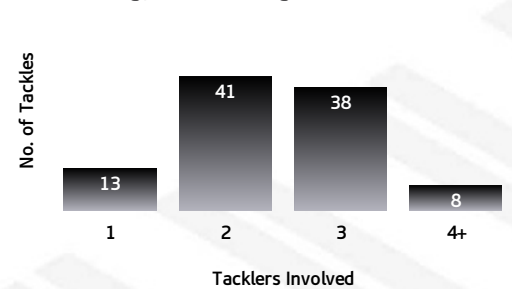

SEA EAGLES

Sea Eagles Tackling Breakdown

TACKLING

BLA	TACKLING	MAG
228	TACKLES MADE	245
10	INEFFECTIVE	16
33	MISSED	41
84.1	EFFECTIVE TACKLE %	81.1
10	ONE ON ONE TACKLES	13
61	2 MAN TACKLES	41
28	3 MAN TACKLES	38
2	4+ MAN TACKLES	8

MAGPIES

Magpies Tackling Breakdown

SEA EAGLES

Sea Eagles PTB Breakdown

PLAY THE BALL

BLA	PTB (SECONDS)	MAG
0	0-1 SECONDS	0
6	1-2 SECONDS	2
14	2-3 SECONDS	9
36	3-4 SECONDS	34
29	4-5 SECONDS	28
14	5+ SECONDS	24