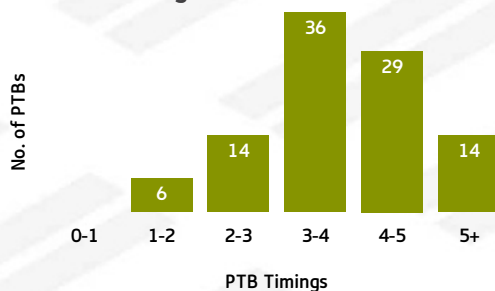

SEA EAGLES

Sea Eagles Tackling Breakdown

TACKLING

BLA	TACKLING	MAG
228	TACKLES MADE	245
10	INEFFECTIVE	16
33	MISSED	41
84.1	EFFECTIVE TACKLE %	81.1
10	ONE ON ONE TACKLES	13
61	2 MAN TACKLES	41
28	3 MAN TACKLES	38
2	4+ MAN TACKLES	8

MAGPIES

Magpies Tackling Breakdown

SEA EAGLES

Sea Eagles PTB Breakdown

PLAY THE BALL

BLA	PTB (SECONDS)	MAG
0	0-1 SECONDS	0
6	1-2 SECONDS	2
14	2-3 SECONDS	9
36	3-4 SECONDS	34
29	4-5 SECONDS	28
14	5+ SECONDS	24