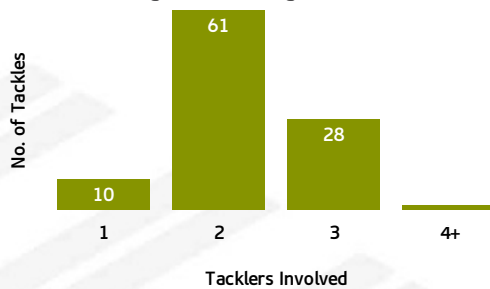

PASSING/KICKING

BLA	PASSING	MAG
324	RECEIPTS	275
186	PASSES	142
12	SHIFTS LEFT	2
7	SHIFTS RIGHT	2
1.36	PASSES/RUN	1.09
23	DUMMY PASSES	37
10	OFFLOADS	6

BLA	KICKING	MAG
15	KICKS	10
296	KICKING METRES	201
0	BOMB KICKS	2
4	GRUBBER KICKS	5
4	CHIP KICKS	0
0	CROSSFIELD KICKS	0
3	FORCED DROPOUT KICKS	1
0	DEAD IN GOAL KICKS	0
3	LONG KICKS INTO SPACE	1

SEA EAGLES

Sea Eagles Tackling Breakdown

TACKLING

BLA	TACKLING	MAG
228	TACKLES MADE	245
10	INEFFECTIVE	16
33	MISSED	41
84.1	EFFECTIVE TACKLE %	81.1
10	ONE ON ONE TACKLES	13
61	2 MAN TACKLES	41
28	3 MAN TACKLES	38
2	4+ MAN TACKLES	8