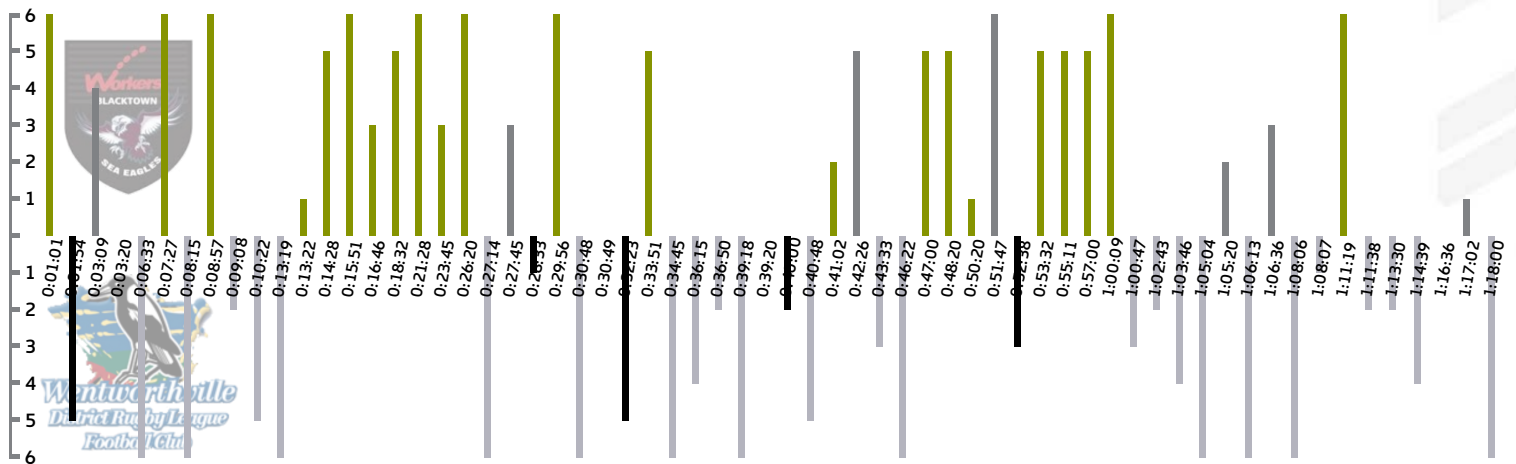

MATCH REPORT

2019 CANTERBURY CUP NSW - ROUND 22

SEA EAGLES				COMPLETIONS			MAGPIES				
STAT TYPE	1	2	TOT	BLA	COMPLETION %	MAG	STAT TYPE	1	2	TOT	
Complete Sets	13	9	22	71%			Complete Sets	12	14	26	
Incomplete Sets	4	5	9				81%	Complete Sets	4	2	6
Completion %	76%	64%	71%				Completion %	75%	88%	81%	

KEY

Complete Sea Eagles (green), Incomplete Sea Eagles (grey), Complete Magpies (black), Incomplete Magpies (grey)

SEA EAGLES							RUNNING METRES			MAGPIES									
LINEUP	ALL RUNS	ALL RUN METRES	D/H RUNS	D/H RUN METRES	P/C RUN METRES	L/E RUNS	BLA	AVERAGE SET RUN DISTANCE	MAG	LINEUP	ALL RUNS	ALL RUN METRES	D/H RUNS	D/H RUN METRES	P/C RUN METRES	L/E RUNS			
Lachlan Croker	12	74	1	5	11	6	37m		44m	Sione Fonua	8	82	0	0	24	1			
Jade Anderson	6	80	2	26	19	0				Haze Dunster	7	70	1	12	24	0			
Tim Simona	3	24	2	15	9	0	220	BACK THREE	363	George Jennings	6	58	0	0	15	0			
Tevita Funa	12	96	0	0	33	0				120	CENTRES	133	Ethan Parry	3	75	0	0	2	0
Alfred Smalley	10	66	0	0	19	0	110	HALVES	173	Greg Leleisiua	13	211	1	12	67	0			
Kane Elgy	10	65	0	0	3	0	203	EDGE FORWARDS/LOCK	294	Jaeman Salmon	10	98	0	0	13	0			
Cade Cust	5	45	0	0	4	1	263	PROPS	199	Rhys Davies	7	75	0	0	21	2			
Lloyd Perrett	13	148	0	0	54	0	110	HOOVER	34	Tim Mannah	11	103	0	0	40	0			
Zach Dockar-Clay	9	110	4	18	11	2	116	INTERCHANGE	215	Matt McIlwrick	3	34	3	34	9	0			
Andy Saunders	15	115	0	0	41	0	31	BACK THREE	24	Stefano Utoikamanu	11	96	0	0	31	0			
Dane Aukafolau	7	59	0	0	19	2				15	CENTRES	0	Oregon Kaufusi	10	102	0	0	35	0
Tony Williams	12	98	0	0	44	1	0	HALVES	0	Salesi Fainga'a	6	84	1	9	25	0			
Sean Keppie	6	46	1	12	16	0	12	EDGE FORWARDS/LOCK	9	Andrew Davey	11	108	0	0	27	0			
Francis Laloua-Tui	5	37	0	0	12	1	0	PROPS	0	Mitchell Butfield	11	98	0	0	31	1			
Tyler Cassel	6	41	0	0	12	2	18	HOOVER	34	James Porter	4	39	0	0	21	0			
Charles Shepherd	0	0	0	0	0	0	0	INTERCHANGE	0	Haimona Hiroti	4	36	0	0	16	1			
Keith Titmuss	6	38	0	0	12	0	0			Charlton Schaafhau..	5	42	0	0	18	0