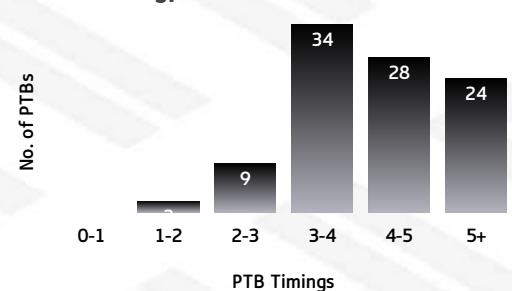

SEA EAGLES

Sea Eagles Tackling Breakdown

TACKLING

BLA	TACKLING	MAG
228	TACKLES MADE	245
10	INEFFECTIVE	16
33	MISSED	41
84.1	EFFECTIVE TACKLE %	81.1
10	ONE ON ONE TACKLES	13
61	2 MAN TACKLES	41
28	3 MAN TACKLES	38
2	4+ MAN TACKLES	8

MAGPIES

Magpies Tackling Breakdown

SEA EAGLES

Sea Eagles PTB Breakdown

PLAY THE BALL

BLA	PTB (SECONDS)	MAG
0	0-1 SECONDS	0
6	1-2 SECONDS	2
14	2-3 SECONDS	9
36	3-4 SECONDS	34
29	4-5 SECONDS	28
14	5+ SECONDS	24

MAGPIES

Magpies PTB Breakdown

MATCH REPORT

2019 CANTERBURY CUP NSW - ROUND 22

SEA EAGLES

LINEUP	ERRORS	PENALTIES	PTB PENALTIES	GENERAL PENALTIES	F/PLAY PENALTIES	OFFSIDE PENALTIES
Lachlan Croker	2	1	0	1	0	0
Jade Anderson	1	0	0	0	0	0
Tim Simona	1	0	0	0	0	0
Tevita Funa	1	0	0	0	0	0
Alfred Smalley	0	1	0	1	0	0
Kane Elgey	1	0	0	0	0	0
Cade Cust	1	1	0	0	0	1
Lloyd Perrett	0	2	0	0	2	0
Zach Dockar-Clay	0	1	0	0	1	0
Andy Saunders	0	0	0	0	0	0
Dane Aukafolau	1	0	0	0	0	0
Tony Williams	1	0	0	0	0	0
Sean Keppie	0	1	0	0	0	1
Francis Laloua-Tui	0	0	0	0	0	0
Tyler Cassel	0	0	0	0	0	0
Charles Shepherd	0	0	0	0	0	0
Keith Titmuss	0	0	0	0	0	0