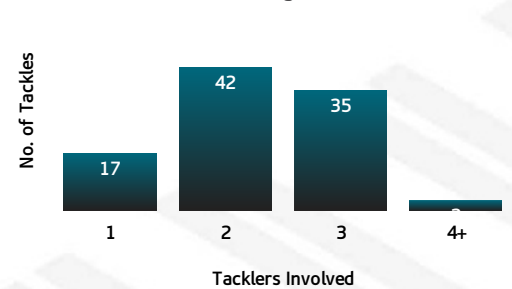

SEA EAGLES

Sea Eagles Tackling Breakdown

TACKLING

BLA	TACKLING	PEN
194	TACKLES MADE	221
19	INEFFECTIVE	26
25	MISSED	31
81.5	EFFECTIVE TACKLE %	79.5
14	ONE ON ONE TACKLES	17
58	2 MAN TACKLES	42
20	3 MAN TACKLES	35
0	4+ MAN TACKLES	3

PANTHERS

Panthers Tackling Breakdown

SEA EAGLES

Sea Eagles PTB Breakdown

PLAY THE BALL

BLA	PTB (SECONDS)	PEN
1	0-1 SECONDS	0
6	1-2 SECONDS	4
23	2-3 SECONDS	21
24	3-4 SECONDS	28
30	4-5 SECONDS	26
12	5+ SECONDS	6