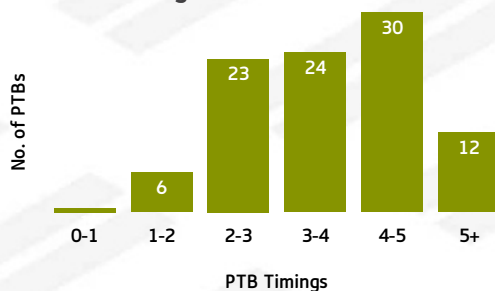

PANTHERS

LINEUP	RECEIPTS	PASSES	PASSES/RUN	DUMMY PASSES	KICKS	KICK METRES	LONG KICKS SPACE
Charlie Staines	25	12	0.86	5	1	28	0
Malakai Watene-Zel...	8	0	0	2	0	0	0
Shannon Harris	7	4	1	0	0	0	0
Tyrell Fuimaono	14	8	0.89	3	1	20	0
Matheson Johns	12	2	0.2	1	0	0	0
Matt Burton	35	28	2.55	7	2	29	0
Jarome Luai	40	31	2.21	12	3	64	0
Sam McKendry	7	1	0.17	1	0	0	0
Brendan Hands	76	75	37.5	6	1	25	0
Kaide Ellis	7	3	0.6	1	0	0	0
Reed Izzard	15	0	0	6	0	0	0
Frank Winterstein	10	2	0.29	2	0	0	0
Hame Sele	11	3	0.33	2	0	0	0
Dean Blore	4	2	0.67	2	0	0	0
J'maine Hopgood	9	2	0.33	1	0	0	0
Nick Lui-Toso	12	1	0.11	2	0	0	0
Paea Pua	14	5	0.5	2	0	0	0

SEA EAGLES

Sea Eagles Tackling Breakdown

TACKLING

BLA	TACKLING	PEN
194	TACKLES MADE	221
19	INEFFECTIVE	26
25	MISSED	31
81.5	EFFECTIVE TACKLE %	79.5
14	ONE ON ONE TACKLES	17
58	2 MAN TACKLES	42
20	3 MAN TACKLES	35
0	4+ MAN TACKLES	3

PANTHERS

Panthers Tackling Breakdown

SEA EAGLES

Sea Eagles PTB Breakdown

PLAY THE BALL

BLA	PTB (SECONDS)	PEN
1	0-1 SECONDS	0
6	1-2 SECONDS	4
23	2-3 SECONDS	21
24	3-4 SECONDS	28
30	4-5 SECONDS	26
12	5+ SECONDS	6