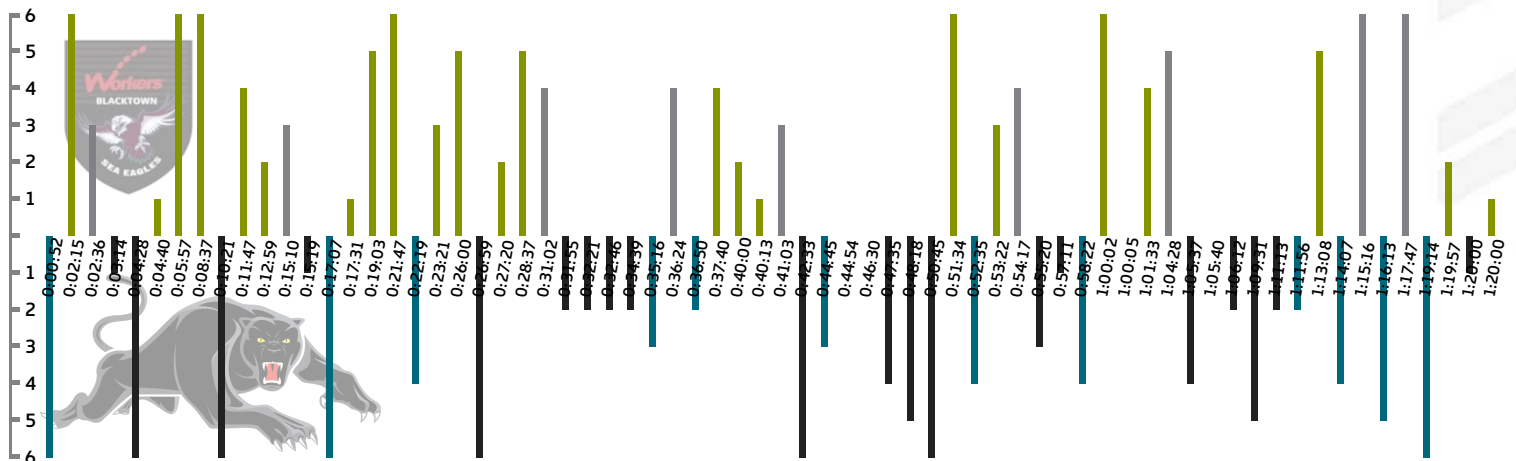

MATCH REPORT

2019 CANTERBURY CUP NSW - ROUND 24

SEA EAGLES				COMPLETIONS			PANTHERS			
STAT TYPE	1	2	TOT	BLA	COMPLETION %	PEN	STAT TYPE	1	2	TOT
Complete Sets	15	9	24	69%			Complete Sets	9	11	20
Incomplete Sets	4	7	11				Incomplete Sets	5	8	13
Completion %	79%	56%	69%				Completion %	64%	58%	61%

KEY

Complete Sea Eagles (Blue), Incomplete Sea Eagles (Red), Complete Panthers (Green), Incomplete Panthers (Yellow)

SEA EAGLES							RUNNING METRES				PANTHERS								
LINEUP	ALL RUNS	ALL RUN METRES	D/H RUNS	D/H RUN METRES	P/C RUN METRES	L/E RUNS	BLA	AVERAGE SET RUN DISTANCE	PEN	LINEUP	ALL RUNS	ALL RUN METRES	D/H RUNS	D/H RUN METRES	P/C RUN METRES	L/E RUNS			
Lachlan Croker	5	48	0	0	11	2	38m			Charlie Staines	14	140	1	10	27	2			
Jade Anderson	5	58	2	26	20	0				Malakai Watene-Zel...	6	62	0	0	22	0			
Dane Aukafolau	14	119	0	0	46	1	BLA	ALL RUN (M)	PEN	Shannon Harris	4	49	1	9	11	0			
Tevita Funa	10	77	0	0	23	0				217	BACK THREE	299	Tyrell Fuimaono	9	80	3	12	27	0
Tim Simona	10	111	0	0	20	0	196	CENTRES	129	Matheson Johns	10	97	0	0	37	0			
Kane Elgy	10	105	0	0	3	5	163	HALVES	188	Matt Burton	11	91	0	0	13	6			
Cade Cust	11	58	0	0	8	5	268	EDGE FORWARDS/LOCK	276	Jarome Luai	14	97	0	0	17	6			
Francis Laloua-Tui	10	96	0	0	34	1	245	PROPS	99	Sam McKendry	6	51	0	0	13	0			
Zach Dockar-Clay	14	137	7	54	30	5	137	HOOKER	9	Brendan Hands	2	9	2	9	0	0			
Andy Saunders	16	149	0	0	40	1	103	INTERCHANGE	284	Kaide Ellis	5	48	0	0	15	0			
Tyler Cassel	8	74	0	0	33	0	BLA	DUMMY HALF (M)	PEN	Reed Izzard	15	120	0	0	31	0			
Tony Williams	11	70	1	5	31	2				26	BACK THREE	10	Frank Winterstein	7	72	0	0	25	0
Sean Keppie	14	124	0	0	46	0	0	CENTRES	21	Hame Sele	9	84	0	0	30	1			
Zac Saddler	4	35	0	0	10	0	0	HALVES	0	Dean Blore	3	21	0	0	6	0			
Rhys Sciglitano	1	8	0	0	1	0	0	EDGE FORWARDS/LOCK	0	J'maine Hopgood	6	54	0	0	19	0			
Keith Titmuss	3	32	0	0	17	0	5	PROPS	0	Nick Lui-Toso	9	102	0	0	37	0			
Fred Junior Mauala	3	28	0	0	8	0	0	HOOKER	9	Paea Pua	10	107	0	0	30	1			
							54	INTERCHANGE	0										
							0