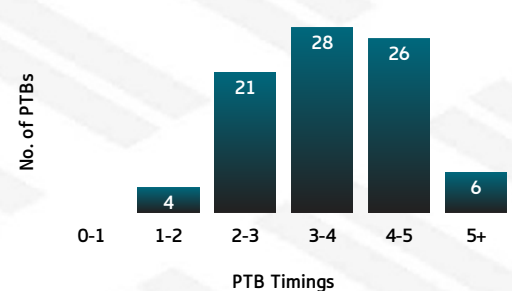

SEA EAGLES

Sea Eagles Tackling Breakdown

TACKLING

BLA	TACKLING	PEN
194	TACKLES MADE	221
19	INEFFECTIVE	26
25	MISSED	31
81.5	EFFECTIVE TACKLE %	79.5
14	ONE ON ONE TACKLES	17
58	2 MAN TACKLES	42
20	3 MAN TACKLES	35
0	4+ MAN TACKLES	3

PANTHERS

Panthers Tackling Breakdown

SEA EAGLES

Sea Eagles PTB Breakdown

PLAY THE BALL

BLA	PTB (SECONDS)	PEN
1	0-1 SECONDS	0
6	1-2 SECONDS	4
23	2-3 SECONDS	21
24	3-4 SECONDS	28
30	4-5 SECONDS	26
12	5+ SECONDS	6

PANTHERS

Panthers PTB Breakdown

MATCH REPORT

2019 CANTERBURY CUP NSW - ROUND 24

SEA EAGLES

LINEUP	ERRORS	PENALTIES	PTB PENALTIES	GENERAL PENALTIES	F/PLAY PENALTIES	OFFSIDE PENALTIES
Lachlan Croker	1	2	1	1	0	0
Jade Anderson	0	0	0	0	0	0
Dane Aukafolau	0	0	0	0	0	0
Tevita Funa	3	1	0	0	1	0
Tim Simona	2	0	0	0	0	0
Kane Elgey	1	0	0	0	0	0
Cade Cust	1	1	1	0	0	0
Francis Laloua-Tui	0	0	0	0	0	0
Zach Dockar-Clay	1	1	1	0	0	0
Andy Saunders	0	1	1	0	0	0
Tyler Cassel	1	0	0	0	0	0
Tony Williams	0	0	0	0	0	0
Sean Keppie	0	1	0	0	1	0
Zac Saddler	0	2	2	0	0	0
Rhys Sciglitano	0	0	0	0	0	0
Keith Titmuss	1	0	0	0	0	0
Fred Junior Mauala	0	0	0	0	0	0