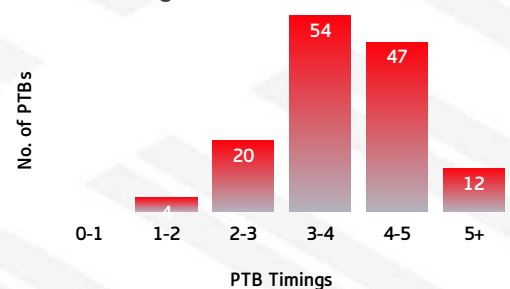

Dragons Tackling Breakdown

#### MAGPIES PLAY THE BALL DRAGONS

Magpies PTB Breakdown

MAG	PTB (SECONDS)	SGI
0	0-1 SECONDS	0
6	1-2 SECONDS	4
31	2-3 SECONDS	20
55	3-4 SECONDS	54
30	4-5 SECONDS	47
11	5+ SECONDS	12

Dragons PTB Breakdown