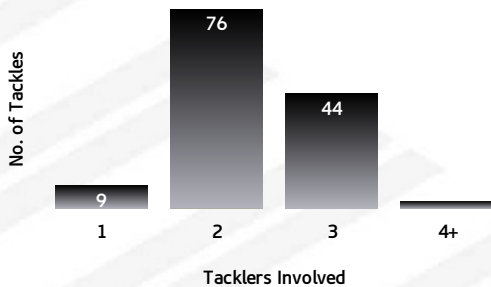

LINEUP	RECEIPTS	PASSES	PASSES/RUN	DUMMY PASSES	KICKS	KICK METRES	LONG KICKS SPACE
Nathan Davis	12	2	0.2	0	0	0	0
Nathan Milone	25	6	0.33	1	0	0	0
Kirisome Auv'a	19	4	0.27	0	1	7	0
Dane Aukafolau	14	5	0.42	2	0	0	0
Edward Aiono	22	10	1	0	3	91	0
Rhys Davies	47	32	4	7	8	277	1
Arana Taumata	45	29	2.9	9	8	195	2
Kane Evans	20	4	0.27	2	0	0	0
Suaia Matagi	8	1	0.12	1	0	0	0
Oregon Kaufusi	10	1	0.11	0	0	0	0
Matt Woods	16	4	0.4	3	0	0	0
Yileen Gordon	9	1	0.12	0	0	0	0
Haimona Hiroti	16	5	0.45	5	0	0	0
Dylan Izzard	40	38	38	7	1	8	0
Daniel Dole	8	1	0.14	0	0	0	0
Jack Morris	0	0	0	0	0	0	0
Piki Rogers	62	59	29.5	2	0	0	0

MAG	PASSING	SGI
373	RECEIPTS	388
202	PASSES	208
13	SHIFTS LEFT	9
6	SHIFTS RIGHT	6
1.31	PASSES/RUN	1.22
39	DUMMY PASSES	29
3	OFFLOADS	9

LINEUP	RECEIPTS	PASSES	PASSES/RUN	DUMMY PASSES	KICKS	KICK METRES	LONG KICKS SPACE
Patrick Herbert	31	9	0.41	4	0	0	0
John Tohi	11	2	0.22	0	0	0	0
Steven Marsters	13	4	0.5	0	0	0	0
Reuben Garrick	12	1	0.08	0	0	0	0
Jordan Pereira	22	3	0.13	2	0	0	0
Jai Field	34	31	10.33	6	3	74	0
Darren Nicholls	63	45	5.62	5	14	339	2
Mitchell Allgood	6	0	0	0	0	0	0
Reece Robson	105	99	16.5	6	0	0	0
Blake Lawrie	9	0	0	1	0	0	0
Jackson Ford	21	5	0.31	3	0	0	0
Luciano Leilua	22	5	0.31	0	0	0	0
Hame Sele	14	0	0	1	0	0	0
Josh Kerr	9	1	0.12	0	0	0	0
Joe Lovodua	14	3	0.3	1	1	10	0
Jayden Morgan	2	0	0	0	0	0	0
Pio Sokobalavu	0	0	0	0	0	0	0

MAG	KICKING	SGI
21	KICKS	18
580	KICKING METRES	423
0	BOMB KICKS	3
9	GRUBBER KICKS	2
3	CHIP KICKS	4
0	CROSSFIELD KICKS	0
2	FORCED DROPOUT KICKS	0
0	DEAD IN GOAL KICKS	0
3	LONG KICKS INTO SPACE	2

MAGPIES TACKLING DRAGONS

Magpies Tackling Breakdown