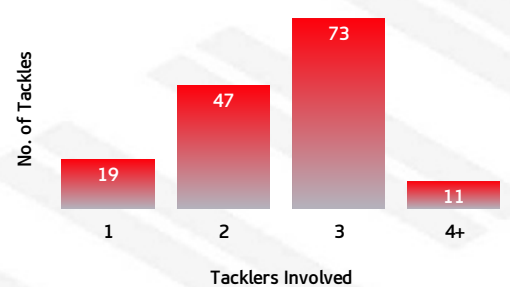

Dragons Tackling Breakdown