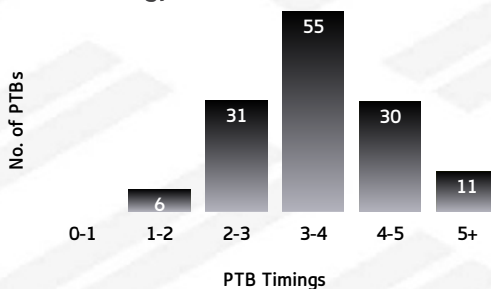

MAGPIES PLAY THE BALL DRAGONS

Magpies PTB Breakdown