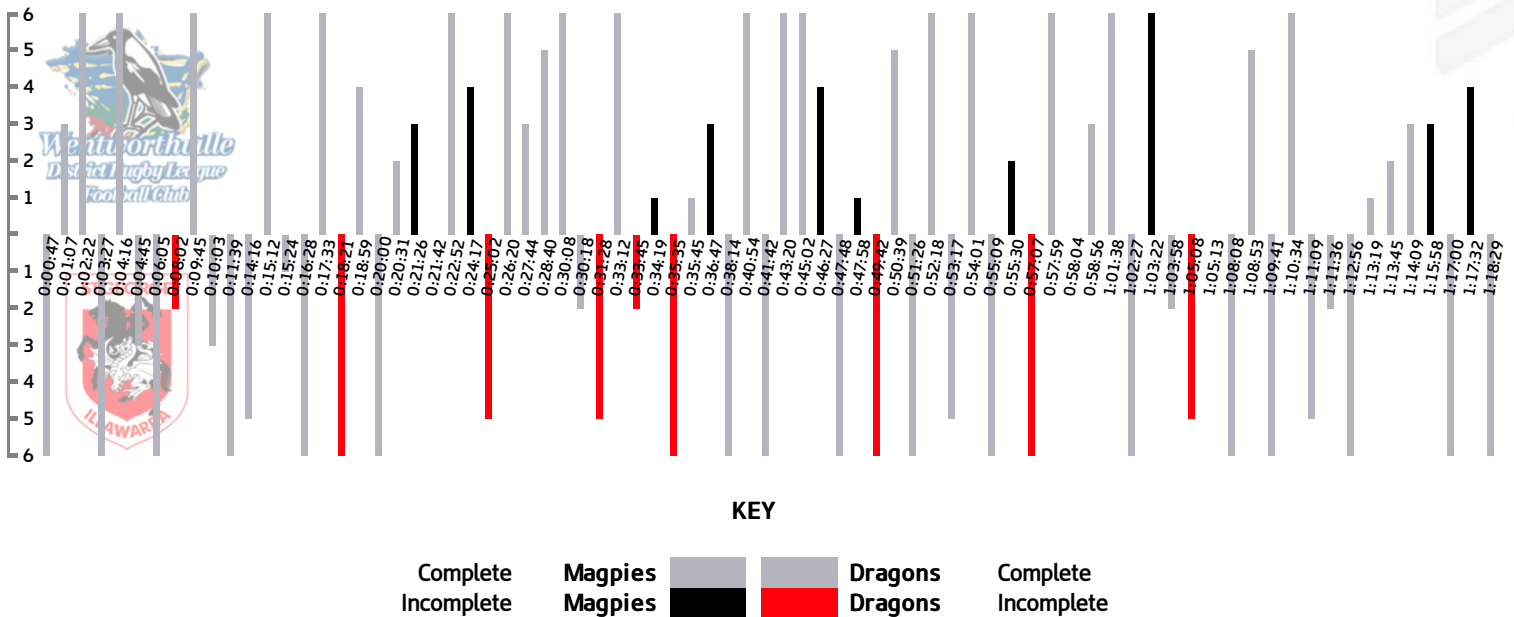

MATCH REPORT

2018 INTRUST SUPER PREMIERSHIP NSW - ROUND 14

MAGPIES				COMPLETIONS			DRAGONS			
STAT TYPE	1	2	TOT	MAG	COMPLETION %	SGI	STAT TYPE	1	2	TOT
Complete Sets	15	14	29	74%			Complete Sets	12	15	27
Incomplete Sets	4	6	10				Incomplete Sets	7	4	11
Completion %	79%	70%	74%				Completion %	63%	79%	71%

MAGPIES							RUNNING METRES				DRAGONS						
LINEUP	ALL RUNS	ALL RUN METRES	D/H RUNS	D/H RUN METRES	P/C RUN METRES	L/E RUNS	MAG	AVERAGE SET RUN DISTANCE	SGI	LINEUP	ALL RUNS	ALL RUN METRES	D/H RUNS	D/H RUN METRES	P/C RUN METRES	L/E RUNS	
Nathan Davis	10	115	0	0	24	0	35m		41m	Patrick Herbert	22	267	0	0	47	1	
Nathan Milone	18	176	1	1	68	0				John Tohi	9	73	0	0	20	0	
Kirisome Aua'a	15	135	0	0	52	0	MAG	ALL RUN (M)	SGI	Steven Marsters	8	56	0	0	14	0	
Dane Aukafolau	12	111	0	0	45	0	365	BACK THREE	534	Reuben Garrick	12	89	0	0	26	0	
Edward Aiono	10	74	0	0	36	1	246	CENTRES	145	Jordan Pereira	23	194	2	23	45	0	
Rhys Davies	8	52	0	0	15	2	166	HALVES	55	Jai Field	3	15	0	0	0	3	
Arana Taumata	10	114	0	0	27	2	233	EDGE FORWARDS/LOCK	422	Darren Nicholls	8	40	0	0	2	4	
Kane Evans	15	134	0	0	42	0	223	PROPS	135	Mitchell Allgood	6	43	0	0	13	0	
Suaia Matagi	8	70	0	0	23	1	70	HOKKER	51	Reece Robson	6	51	6	51	10	1	
Oregon Kaufusi	9	89	1	3	37	0	61	INTERCHANGE	197	Blake Lawrie	9	92	0	0	32	0	
Matt Woods	10	70	0	0	23	0	MAG	DUMMY HALF (M)	SGI	Jackson Ford	16	138	0	0	50	0	
Yileen Gordon	8	78	0	0	32	0	1	BACK THREE	23	Luciano Leilua	16	156	0	0	52	0	
Haimona Hiroti	11	85	0	0	27	1	0	CENTRES	0	Hame Sele	13	128	0	0	42	0	
Dylan Izzard	1	14	0	0	4	0	0	HALVES	0	Josh Kerr	8	83	0	0	21	0	
Daniel Dole	7	45	0	0	9	0	0	EDGE FORWARDS/LOCK	0	Joe Lovodua	10	95	0	0	20	0	
Jack Morris	0	0	0	0	0	0	0	PROPS	0	Jayden Morgan	2	19	0	0	6	0	
Piki Rogers	2	2	2	2	1	0	3	HOKKER	51	Pio Sokobalavu	0	0	0	0	0	0	
							0	INTERCHANGE	0