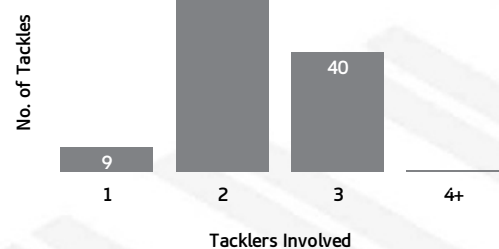

SEA EAGLES

LINEUP	RECEIPTS	PASSES	PASSES/RUN	DUMMY PASSES	KICKS	KICK METRES	LONG KICKS SPACE
Jade Anderson	14	5	0.45	5	0	0	0
Maliko Filimo	10	0	0	1	0	0	0
Vai Toutai	10	2	0.25	1	0	0	0
Jonathan Wright	13	0	0	1	0	0	0
Honeti Tuha	13	2	0.2	2	1	22	0
Tom Wright	21	12	4	8	5	169	2
Cade Cust	42	28	3.5	5	6	174	2
Lloyd Perrett	12	2	0.2	2	0	0	0
Joey Lussick	101	100	33.33	4	0	0	0
Toafofoa Siple	13	0	0	1	0	0	0
John Folau	0	0	0	0	0	0	0
James Hasson	13	0	0	1	0	0	0
Tom Amone	22	2	0.11	2	0	0	0
Veiru Mapesone	13	11	5.5	5	1	0	0
Dylan Kelly	12	0	0	0	0	0	0
Denzal Tonise	16	11	2.2	0	0	0	0
Fred Junior Mauala	5	1	0.2	0	0	0	0

PANTHERS

Panthers Tackling Breakdown

TACKLING

PEN	TACKLING	BLA
293	TACKLES MADE	278
24	INEFFECTIVE	13
36	MISSED	58
83	EFFECTIVE TACKLE %	79.7
14	ONE ON ONE TACKLES	9
43	2 MAN TACKLES	67
50	3 MAN TACKLES	40
11	4+ MAN TACKLES	1

SEA EAGLES

Sea Eagles Tackling Breakdown

PANTHERS

Panthers PTB Breakdown

PLAY THE BALL

PEN	PTB (SECONDS)	BLA
0	0-1 SECONDS	0
3	1-2 SECONDS	1
30	2-3 SECONDS	18
40	3-4 SECONDS	43
33	4-5 SECONDS	40
7	5+ SECONDS	10