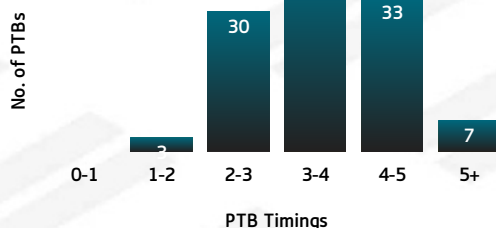

SEA EAGLES

LINEUP	RECEIPTS	PASSES	PASSES/RUN	DUMMY PASSES	KICKS	KICK METRES	LONG KICKS SPACE
Jade Anderson	14	5	0.45	5	0	0	0
Maliko Filimo	10	0	0	1	0	0	0
Vai Toutai	10	2	0.25	1	0	0	0
Jonathan Wright	13	0	0	1	0	0	0
Honeti Tuha	13	2	0.2	2	1	22	0
Tom Wright	21	12	4	8	5	169	2
Cade Cust	42	28	3.5	5	6	174	2
Lloyd Perrett	12	2	0.2	2	0	0	0
Joey Lussick	101	100	33.33	4	0	0	0
Toafofoa Siple	13	0	0	1	0	0	0
John Folau	0	0	0	0	0	0	0
James Hasson	13	0	0	1	0	0	0
Tom Amone	22	2	0.11	2	0	0	0
Veiru Mapesone	13	11	5.5	5	1	0	0
Dylan Kelly	12	0	0	0	0	0	0
Denzal Tonise	16	11	2.2	0	0	0	0
Fred Junior Mauala	5	1	0.2	0	0	0	0

PANTHERS

Panthers Tackling Breakdown

TACKLING

PEN	TACKLING	BLA
293	TACKLES MADE	278
24	INEFFECTIVE	13
36	MISSED	58
83	EFFECTIVE TACKLE %	79.7
14	ONE ON ONE TACKLES	9
43	2 MAN TACKLES	67
50	3 MAN TACKLES	40
11	4+ MAN TACKLES	1

SEA EAGLES

Sea Eagles Tackling Breakdown

PANTHERS

Panthers PTB Breakdown

PLAY THE BALL

PEN	PTB (SECONDS)	BLA
0	0-1 SECONDS	0
3	1-2 SECONDS	1
30	2-3 SECONDS	18
40	3-4 SECONDS	43
33	4-5 SECONDS	40
7	5+ SECONDS	10