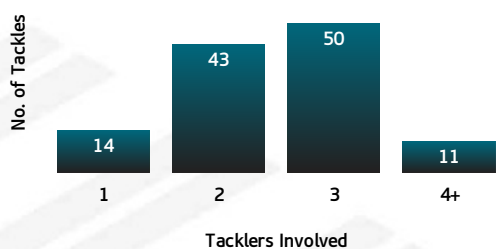

PANTHERS

LINEUP	RECEIPTS	PASSES	PASSES/RUN	DUMMY PASSES	KICKS	KICK METRES	LONG KICKS SPACE
Caleb Aekins	27	9	0.43	5	0	0	0
Ratu Tuisese	11	2	0.22	1	1	3	0
Adam Keighran	14	8	0.89	1	0	0	0
Sam Smith	14	6	0.67	1	0	0	0
Maiko Sivo	12	1	0.08	0	0	0	0
Tyrone May	51	44	4	14	2	58	0
Jarome Luai	44	37	6.17	8	4	60	0
Nick Lui-Toso	7	1	0.17	0	0	0	0
Liam Coleman	40	35	5.83	1	0	0	0
Paea Pua	10	3	0.43	0	0	0	0
Corey Waddell	18	2	0.12	1	0	0	0
William Burns	13	1	0.09	0	1	10	0
Liam Martin	14	3	0.27	0	0	0	0
Siosifa Talakai	11	1	0.11	2	0	0	0
Mitchell Kenny	52	50	25	4	0	0	0
Mitch Revell	6	2	0.5	2	0	0	0
Andy Saunders	13	1	0.08	1	0	0	0

PASSING/KICKING

PEN	PASSING	BLA
357	RECEIPTS	330
206	PASSES	176
12	SHIFTS LEFT	11
9	SHIFTS RIGHT	8
1.28	PASSES/RUN	1.25
41	DUMMY PASSES	38
9	OFFLOADS	12

PEN	KICKING	BLA
8	KICKS	13
132	KICKING METRES	366
3	BOMB KICKS	0
4	GRUBBER KICKS	6
1	CHIP KICKS	1
0	CROSSFIELD KICKS	0
0	FORCED DROPOUT KICKS	0
0	DEAD IN GOAL KICKS	0
0	LONG KICKS INTO SPACE	4

SEA EAGLES

LINEUP	RECEIPTS	PASSES	PASSES/RUN	DUMMY PASSES	KICKS	KICK METRES	LONG KICKS SPACE
Jade Anderson	14	5	0.45	5	0	0	0
Maliko Filimo	10	0	0	1	0	0	0
Vai Toutai	10	2	0.25	1	0	0	0
Jonathan Wright	13	0	0	1	0	0	0
Honeti Tuha	13	2	0.2	2	1	22	0
Tom Wright	21	12	4	8	5	169	2
Cade Cust	42	28	3.5	5	6	174	2
Lloyd Perrett	12	2	0.2	2	0	0	0
Joey Lussick	101	100	33.33	4	0	0	0
Toafofoa Siple	13	0	0	1	0	0	0
John Folau	0	0	0	0	0	0	0
James Hasson	13	0	0	1	0	0	0
Tom Amone	22	2	0.11	2	0	0	0
Veiru Mapesone	13	11	5.5	5	1	0	0
Dylan Kelly	12	0	0	0	0	0	0
Denzal Tonise	16	11	2.2	0	0	0	0
Fred Junior Mauala	5	1	0.2	0	0	0	0

PANTHERS

Panthers Tackling Breakdown