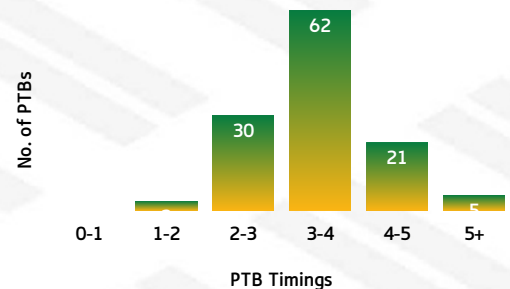

SEA EAGLES

Sea Eagles Tackling Breakdown

TACKLING

BLA	TACKLING	ROO
283	TACKLES MADE	264
19	INEFFECTIVE	18
32	MISSED	40
84.7	EFFECTIVE TACKLE %	82
17	ONE ON ONE TACKLES	18
66	2 MAN TACKLES	62
41	3 MAN TACKLES	36
2	4+ MAN TACKLES	2

ROOS

Roos Tackling Breakdown

SEA EAGLES

Sea Eagles PTB Breakdown

PLAY THE BALL

BLA	PTB (SECONDS)	ROO
0	0-1 SECONDS	0
5	1-2 SECONDS	3
35	2-3 SECONDS	30
39	3-4 SECONDS	62
29	4-5 SECONDS	21
8	5+ SECONDS	5

ROOS

Roos PTB Breakdown

MATCH REPORT

2018 INTRUST SUPER PREMIERSHIP NSW - ROUND 18

SEA EAGLES								NEGATIVE PLAY			ROOS							
LINEUP	ERRORS	PENALTIES	PTB PENALTIES	GENERAL PENALTIES	F/PLAY PENALTIES	OFFSIDE PENALTIES		BLA	NEGATIVE PLAY	ROO	LINEUP	ERRORS	PENALTIES	PTB PENALTIES	GENERAL PENALTIES	F/PLAY PENALTIES	OFFSIDE PENALTIES	
Jade Anderson	1	0	0	0	0	0		9	ERRORS	8	Luke Sharpe	3	0	0	0	0	0	
Vai Toutai	0	0	0	0	0	0		7	PENALTIES (TOTAL)	8	Reece Robinson	1	0	0	0	0	0	
John Folau	1	0	0	0	0	0		4	PTB DEFENCE PENALTIES	4	Brendan Frei	0	0	0	0	0	0	
Jonathan Wright	0	0	0	0	0	0		1	GENERAL PLAY PENALTIES	2	Billy Smith	1	0	0	0	0	0	
Honeti Tuha	0	2	1	0	1	0		1	FOUL PLAY PENALTIES	1	Adam Pompey	0	1	0	1	0	0	
Dean Matterson	0	0	0	0	0	0		1	OFFSIDE PENALTIES	1	Brad Keighran	0	2	1	0	1	0	
Cade Cust	1	2	1	1	0	0		0	SCRUM PENALTIES	0	Lachlan Lam	0	1	1	0	0	0	
Lloyd Perrett	0	0	0	0	0	0		0	ON REPORTS	0	Eloni Vunakece	0	1	0	1	0	0	
Joey Lussick	1	1	1	0	0	0		0	SIN BINS	0	Mitch Williams	0	1	1	0	0	0	
Toafofoa Siple	1	0	0	0	0	0		0	SEND OFFS	0	Frank-Paul Nuuausa	0	1	1	0	0	0	
Lewis Brown	0	1	0	0	0	1					Brock Gray	1	1	0	0	0	1	
James Hasson	1	0	0	0	0	0					Fletcher Baker	1	0	0	0	0	0	
Tom Amone	1	0	0	0	0	0					Reuben Porter	1	0	0	0	0	0	
Tyler Cassel	2	0	0	0	0	0					Jarrold Kessler	0	0	0	0	0	0	
Dylan Kelly	0	0	0	0	0	0					Nicholas Lynn	0	0	0	0	0	0	
Fred Junior Mauala	0	0	0	0	0	0					Jackson Frei	0	0	0	0	0	0	
Veiru Mapesone	0	1	1	0	0	0					Ben Thomas	0	0	0	0	0	0	