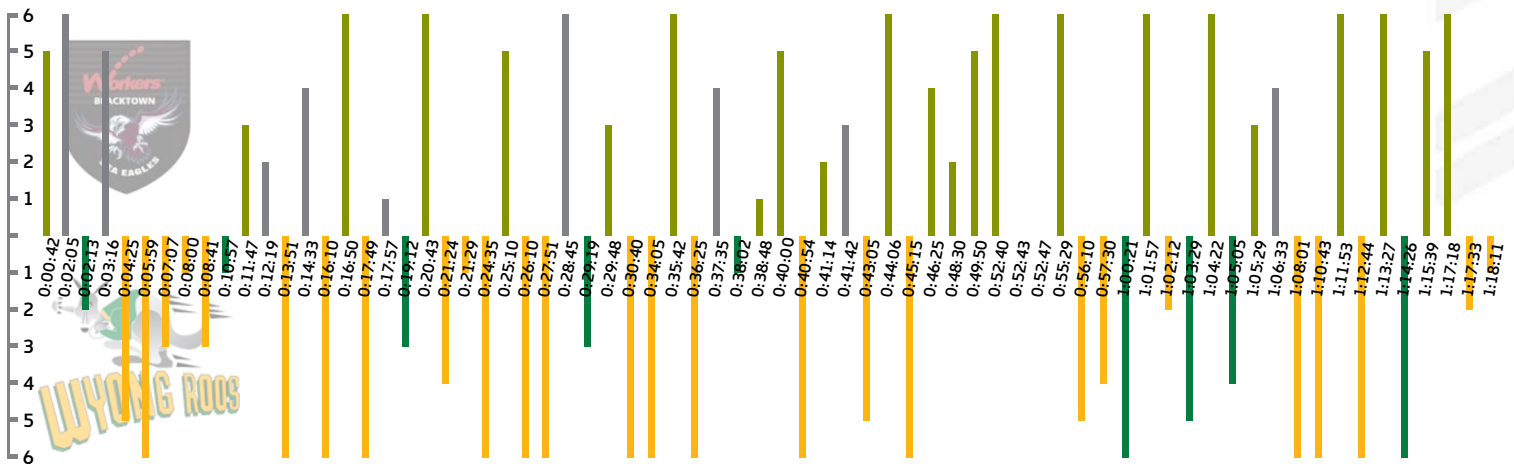

MATCH REPORT

2018 INTRUST SUPER PREMIERSHIP NSW - ROUND 18

SEA EAGLES				COMPLETIONS			ROOS			
STAT TYPE	1	2	TOT	BLA	COMPLETION %	ROO	STAT TYPE	1	2	TOT
Complete Sets	9	15	24	73%			Complete Sets	16	11	27
Incomplete Sets	7	2	9				Incomplete Sets	5	5	10
Completion %	56%	88%	73%				Completion %	76%	69%	73%

KEY

Complete Sea Eagles (Green), Incomplete Sea Eagles (Grey), Complete Roos (Orange), Incomplete Roos (Dark Green)

SEA EAGLES							RUNNING METRES				ROOS						
LINEUP	ALL RUNS	ALL RUN METRES	D/H RUNS	D/H RUN METRES	P/C RUN METRES	L/E RUNS	BLA	AVERAGE SET RUN DISTANCE		ROO	LINEUP	ALL RUNS	ALL RUN METRES	D/H RUNS	D/H RUN METRES	P/C RUN METRES	L/E RUNS
Jade Anderson	14	140	1	10	38	0	45m			47m	Luke Sharpe	13	171	2	25	31	1
Vai Toutai	12	119	0	0	43	0					Reece Robinson	11	143	6	90	28.8	1
John Folau	13	136	0	0	45	0					Brendan Frei	16	175	0	0	61.9	0
Jonathan Wright	16	160	0	0	53	0					Billy Smith	13	93	0	0	37.9	0
Honeti Tuha	9	78	1	13	21	0					Adam Pompey	12	107	1	9	43.3	0
Dean Matterson	3	22	0	0	6	1					Brad Keighran	3	32	0	0	9	0
Cade Cust	11	91	0	0	29	0					Lachlan Lam	8	101	2	24	19	3
Lloyd Perrett	10	84	0	0	36	1					Eloni Vunakece	10	129	0	0	39.5	0
Joey Lussick	2	5	2	5	0	1					Mitch Williams	6	76	4	59	14.3	1
Toafofoa Siple	9	102	0	0	27	0					Frank-Paul Nuuausa.	9	97	0	0	40.2	0
Lewis Brown	7	47	3	33	11	1					Brock Gray	11	160	0	0	69.9	0
James Hasson	4	45	0	0	15	0					Fletcher Baker	7	75	0	0	29.2	0
Tom Amone	15	203	0	0	65	0					Reuben Porter	11	137	0	0	60.2	0
Tyler Cassel	8	83	0	0	23	0					Jarrod Kessler	5	33	0	0	4.9	0
Dylan Kelly	8	72	0	0	34	0					Nicholas Lynn	3	38	0	0	16.4	0
Fred Junior Mauala	6	58	0	0	22	0					Jackson Frei	9	113	0	0	31.2	0
Veiru Mapesone	3	40	1	3	17	0					Ben Thomas	5	55	0	0	15.4	0