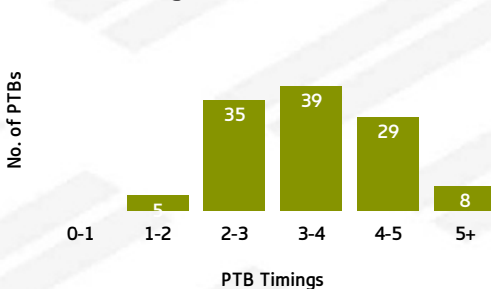

ROOS

LINEUP	RECEIPTS	PASSES	PASSES/RUN	DUMMY PASSES	KICKS	KICK METRES	LONG KICKS SPACE
Luke Sharpe	30	13	1	4	2	30.7	0
Reece Robinson	22	11	1	0	0	0	0
Brendan Frei	16	1	0	0	0	0	0
Billy Smith	14	2	0	0	0	0	0
Adam Pompey	12	0	0	1	0	0	0
Brad Keighran	30	22	7	2	5	91.7	1
Lachlan Lam	41	31	4	4	5	70	0
Eloni Vunakece	10	0	0	0	0	0	0
Mitch Williams	84	78	13	9	3	56.2	0
Frank-Paul Nuuausa	14	5	1	1	0	0	0
Brock Gray	14	2	0	0	0	0	0
Fletcher Baker	11	1	0	1	0	0	0
Reuben Porter	12	1	0	1	0	0	0
Jarroed Kessler	5	0	0	0	0	0	0
Nicholas Lynn	3	0	0	0	0	0	0
Jackson Frei	9	0	0	0	0	0	0
Ben Thomas	5	0	0	0	0	0	0

SEA EAGLES

Sea Eagles Tackling Breakdown

TACKLING

BLA	TACKLING	ROO
283	TACKLES MADE	264
19	INEFFECTIVE	18
32	MISSED	40
84.7	EFFECTIVE TACKLE %	82
17	ONE ON ONE TACKLES	18
66	2 MAN TACKLES	62
41	3 MAN TACKLES	36
2	4+ MAN TACKLES	2

ROOS

Roos Tackling Breakdown

SEA EAGLES

Sea Eagles PTB Breakdown

PLAY THE BALL

BLA	PTB (SECONDS)	ROO
0	0-1 SECONDS	0
5	1-2 SECONDS	3
35	2-3 SECONDS	30
39	3-4 SECONDS	62
29	4-5 SECONDS	21
8	5+ SECONDS	5

ROOS