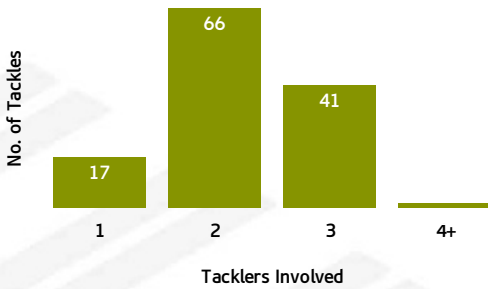

MATCH REPORT

2018 INTRUST SUPER PREMIERSHIP NSW - ROUND 18

SEA EAGLES

LINEUP	RECEIPTS	PASSES	PASSES/RUN	DUMMY PASSES	KICKS	KICK METRES	LONG KICKS SPACE
Jade Anderson	22	7	0.5	2	2	27	0
Vai Toutai	13	1	0.08	0	0	0	0
John Folau	14	3	0.23	0	0	0	0
Jonathan Wright	15	1	0.06	2	0	0	0
Honeti Tuha	21	7	0.78	0	1	13	0
Dean Matterson	25	20	6.67	7	3	80	1
Cade Cust	42	25	2.27	10	7	164	2
Lloyd Perrett	15	6	0.6	0	0	0	0
Joey Lussick	37	37	18.5	2	1	51	0
Toafofoa Siple	11	3	0.33	0	0	0	0
Lewis Brown	69	62	8.86	15	3	48	1
James Hasson	9	4	1	0	0	0	0
Tom Amone	19	3	0.2	0	0	0	0
Tyler Cassel	10	1	0.12	1	0	0	0
Dylan Kelly	9	1	0.12	0	0	0	0
Fred Junior Mauala	7	1	0.17	0	0	0	0
Veiru Mapesone	10	6	2	0	0	0	0

PASSING/KICKING

BLA	PASSING	ROO
348	RECEIPTS	332
188	PASSES	167
12	SHIFTS LEFT	9
14	SHIFTS RIGHT	9
1.25	PASSES/RUN	1.1
39	DUMMY PASSES	23
13	OFFLOADS	10

BLA	KICKING	ROO
17	KICKS	15
384	KICKING METRES	248
2	BOMB KICKS	3
7	GRUBBER KICKS	9
2	CHIP KICKS	1
0	CROSSFIELD KICKS	0
0	FORCED DROPOUT KICKS	2
0	DEAD IN GOAL KICKS	0
4	LONG KICKS INTO SPACE	1

ROOS

LINEUP	RECEIPTS	PASSES	PASSES/RUN	DUMMY PASSES	KICKS	KICK METRES	LONG KICKS SPACE
Luke Sharpe	30	13	1	4	2	30.7	0
Reece Robinson	22	11	1	0	0	0	0
Brendan Frei	16	1	0	0	0	0	0
Billy Smith	14	2	0	0	0	0	0
Adam Pompey	12	0	0	1	0	0	0
Brad Keighran	30	22	7	2	5	91.7	1
Lachlan Lam	41	31	4	4	5	70	0
Eloni Vunakece	10	0	0	0	0	0	0
Mitch Williams	84	78	13	9	3	56.2	0
Frank-Paul Nuuausa	14	5	1	1	0	0	0
Brock Gray	14	2	0	0	0	0	0
Fletcher Baker	11	1	0	1	0	0	0
Reuben Porter	12	1	0	1	0	0	0
Jarroed Kessler	5	0	0	0	0	0	0
Nicholas Lynn	3	0	0	0	0	0	0
Jackson Frei	9	0	0	0	0	0	0
Ben Thomas	5	0	0	0	0	0	0

SEA EAGLES

Sea Eagles Tackling Breakdown

TACKLING

BLA	TACKLING	ROO
283	TACKLES MADE	264
19	INEFFECTIVE	18
32	MISSED	40
84.7	EFFECTIVE TACKLE %	82
17	ONE ON ONE TACKLES	18
66	2 MAN TACKLES	62
41	3 MAN TACKLES	36
2	4+ MAN TACKLES	2