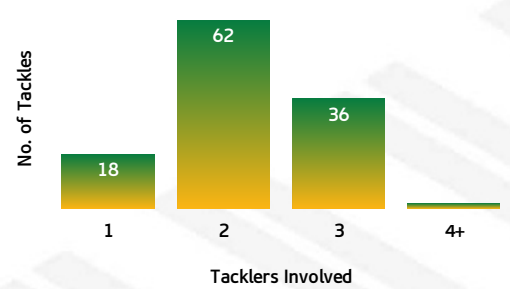

ROOS

LINEUP	RECEIPTS	PASSES	PASSES/RUN	DUMMY PASSES	KICKS	KICK METRES	LONG KICKS SPACE
Luke Sharpe	30	13	1	4	2	30.7	0
Reece Robinson	22	11	1	0	0	0	0
Brendan Frei	16	1	0	0	0	0	0
Billy Smith	14	2	0	0	0	0	0
Adam Pompey	12	0	0	1	0	0	0
Brad Keighran	30	22	7	2	5	91.7	1
Lachlan Lam	41	31	4	4	5	70	0
Eloni Vunakece	10	0	0	0	0	0	0
Mitch Williams	84	78	13	9	3	56.2	0
Frank-Paul Nuuausa	14	5	1	1	0	0	0
Brock Gray	14	2	0	0	0	0	0
Fletcher Baker	11	1	0	1	0	0	0
Reuben Porter	12	1	0	1	0	0	0
Jarroed Kessler	5	0	0	0	0	0	0
Nicholas Lynn	3	0	0	0	0	0	0
Jackson Frei	9	0	0	0	0	0	0
Ben Thomas	5	0	0	0	0	0	0

SEA EAGLES

Sea Eagles Tackling Breakdown

TACKLING

BLA	TACKLING	ROO
283	TACKLES MADE	264
19	INEFFECTIVE	18
32	MISSED	40
84.7	EFFECTIVE TACKLE %	82
17	ONE ON ONE TACKLES	18
66	2 MAN TACKLES	62
41	3 MAN TACKLES	36
2	4+ MAN TACKLES	2

ROOS

Roos Tackling Breakdown

SEA EAGLES

Sea Eagles PTB Breakdown

PLAY THE BALL

BLA	PTB (SECONDS)	ROO
0	0-1 SECONDS	0
5	1-2 SECONDS	3
35	2-3 SECONDS	30
39	3-4 SECONDS	62
29	4-5 SECONDS	21
8	5+ SECONDS	5

ROOS