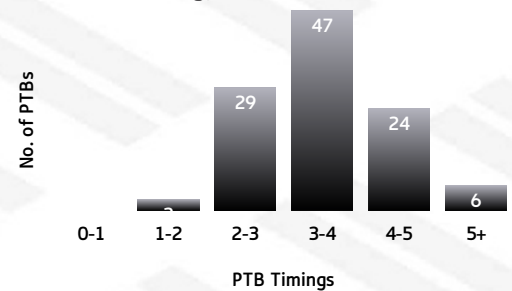

WESTS MAGPIES

Wests Magpies PTB Breakdown