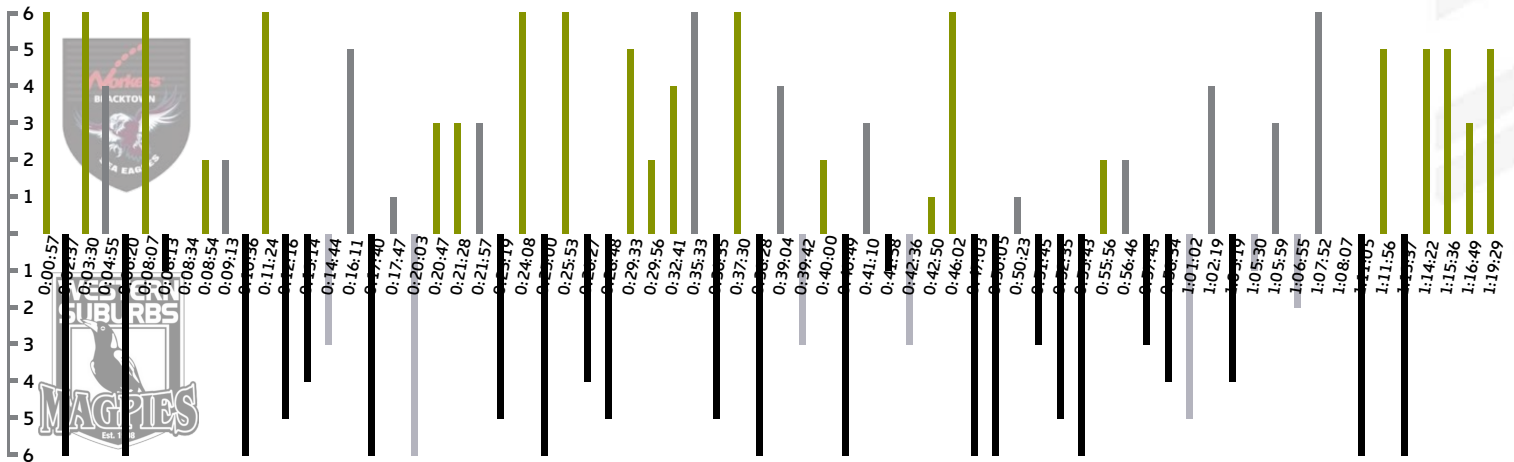

MATCH REPORT

2018 INTRUST SUPER PREMIERSHIP NSW - ROUND 20

SEA EAGLES				COMPLETIONS			WESTS MAGPIES			
STAT TYPE	1	2	TOT	BLA	COMPLETION %	MAG	STAT TYPE	1	2	TOT
Complete Sets	14	8	22	63%			Complete Sets	13	13	26
Incomplete Sets	7	6	13				Incomplete Sets	4	4	8
Completion %	67%	57%	63%				Completion %	76%	76%	76%

KEY

Complete	Sea Eagles	Wests Magpies	Complete
Incomplete	Sea Eagles	Wests Magpies	Incomplete

SEA EAGLES							RUNNING METRES				WESTS MAGPIES					
LINEUP	ALL RUNS	ALL RUN METRES	D/H RUNS	D/H RUN METRES	P/C RUN METRES	L/E RUNS	BLA	AVERAGE SET RUN DISTANCE	MAG	LINEUP	ALL RUNS	ALL RUN METRES	D/H RUNS	D/H RUN METRES	P/C RUN METRES	L/E RUNS

Jade Anderson	12	73	2	2	22	1
Vai Toutai	15	163	1	8	64	0
Tevita Funa	14	156	0	0	45	0
Jonathan Wright	8	74	1	8	15	0
John Folau	13	126	2	7	36	0
Tom Wright	12	234	0	0	25	4
Cade Cust	6	38	0	0	12	1
Lloyd Perrett	8	85	0	0	29	1
Lewis Brown	7	53	2	9	11	4
Toafofoa Sipley	8	93	0	0	40	0
Jack Gosiewski	7	83	0	0	20	0
James Hasson	6	51	0	0	19	0
Tom Amone	16	174	0	0	59	1
Tyler Cassel	2	16	0	0	9	0
Dylan Kelly	3	19	0	0	8	0
Dean Matterson	2	26	0	0	4	0
Fred Junior Mauala	7	66	1	1	20	1

44m		47m

BLA	ALL RUN (M)	MAG
362	BACK THREE	409
230	CENTRES	191
272	HALVES	117
308	EDGE FORWARDS/LOCK	308
178	PROPS	150
53	HOOKER	190
127	INTERCHANGE	225

BLA	DUMMY HALF (M)	MAG
17	BACK THREE	12
8	CENTRES	0
0	HALVES	3
0	EDGE FORWARDS/LOCK	0
0	PROPS	0
9	HOOKER	142
1	INTERCHANGE	0

Watson Heleta	12	90	1	9	34	0
Harrison O'Toole	10	192	1	3	24	0
Braden Robson	8	96	0	0	33	2
Lucas Price	9	95	1	0	34	0
Malakai Watene-Zel...	12	127	0	0	41	0
Tyson Gamble	6	40	1	3	13	1
Pita Godinet	4	77	0	0	12	0
Joseph Ratuvakacer...	7	78	0	0	31	0
Jacob Liddle	14	190	12	142	38	4
Cowen Epere	6	72	0	0	25	0
Robbie Rochow	12	101	0	0	41	1
Sam McIntyre	8	89	0	0	41	1
Patrice Siolo	10	118	0	0	46	0
Bayley Sironen	10	85	0	0	34	2
Kurt Aldridge	1	8	0	0	0	0
Alex Seyfarth	7	78	0	0	26	0
Ben Seufale	7	54	0	0	24	0