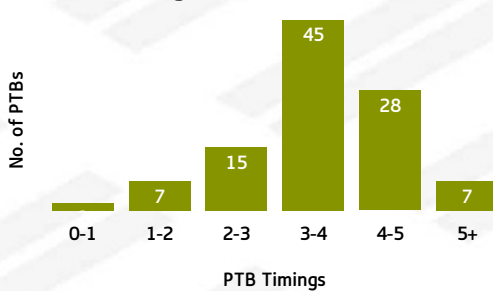

SEA EAGLES

Sea Eagles PTB Breakdown