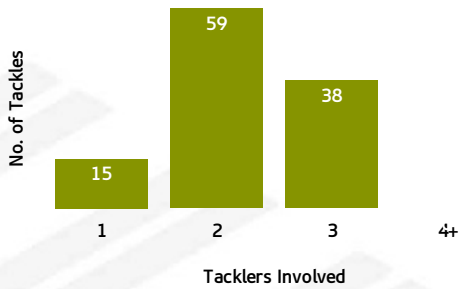

PASSING/KICKING

BLA	PASSING	MAG
309	RECEIPTS	323
161	PASSES	174
11	SHIFTS LEFT	6
7	SHIFTS RIGHT	12
1.1	PASSES/RUN	1.22
42	DUMMY PASSES	33
11	OFFLOADS	5

BLA	KICKING	MAG
13	KICKS	15
303	KICKING METRES	398
0	BOMB KICKS	3
7	GRUBBER KICKS	4
2	CHIP KICKS	2
0	CROSSFIELD KICKS	0
2	FORCED DROPOUT KICKS	1
0	DEAD IN GOAL KICKS	0
3	LONG KICKS INTO SPACE	4

WESTS MAGPIES

LINEUP	RECEIPTS	PASSES	PASSES/RUN	DUMMY PASSES	KICKS	KICK METRES	LONG KICKS SPACE
Watson Heleta	21	7	0.58	3	0	0	0
Harrison O'Toole	11	0	0	1	0	0	0
Braden Robson	12	6	0.75	1	0	0	0
Lucas Price	10	1	0.11	0	0	0	0
Malakai Watene-Zel...	16	4	0.33	1	0	0	0
Tyson Gamble	29	17	2.83	5	7	210	2
Pita Godinet	41	32	8	1	6	180	2
Joseph Ratuvakacer...	7	0	0	0	0	0	0
Jacob Liddle	90	82	5.86	16	1	7	0
Cowen Epere	6	0	0	1	0	0	0
Robbie Rochow	19	8	0.67	1	0	0	0
Sam McIntyre	12	3	0.38	0	0	0	0
Patrice Siolo	15	5	0.5	1	0	0	0
Bayley Sironen	14	6	0.6	1	0	0	0
Kurt Aldridge	6	3	3	0	1	0	0
Alex Seyfarth	7	0	0	0	0	0	0
Ben Seufale	7	0	0	1	0	0	0

SEA EAGLES

Sea Eagles Tackling Breakdown