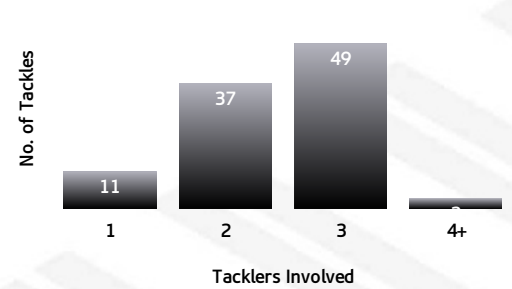

WESTS MAGPIES

Wests Magpies Tackling Breakdown