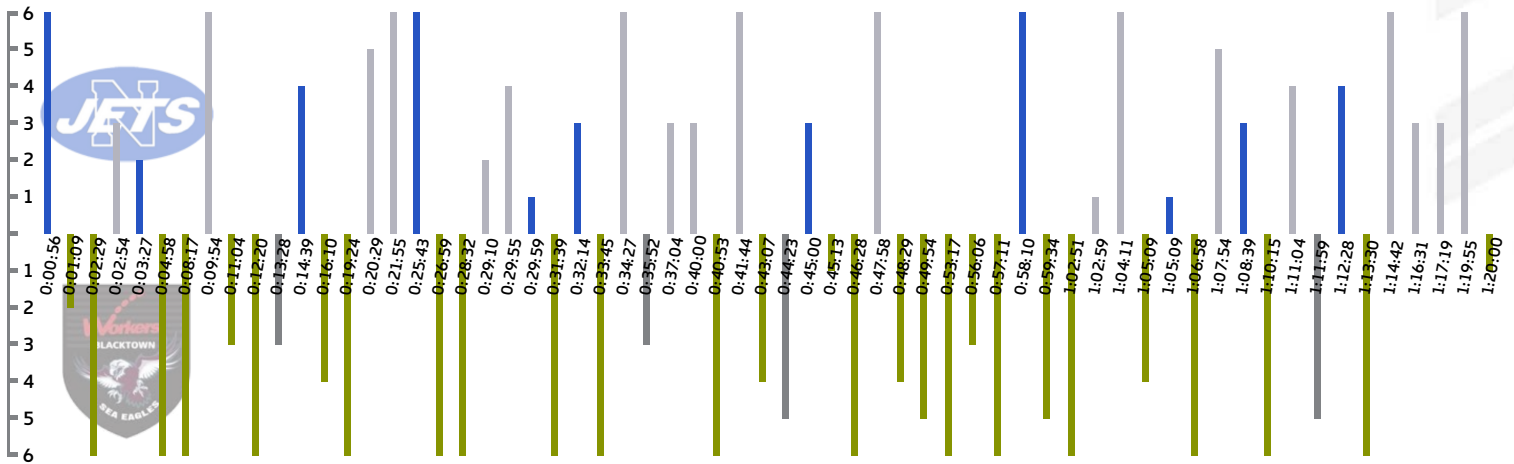

MATCH REPORT

2018 INTRUST SUPER PREMIERSHIP NSW - ROUND 21

JETS				COMPLETIONS			SEA EAGLES			
STAT TYPE	1	2	TOT	JET	COMPLETION %	BLA	STAT TYPE	1	2	TOT
Complete Sets	9	10	19	63%		88%	Complete Sets	12	16	28
Incomplete Sets	6	5	11				Incomplete Sets	2	2	4
Completion %	60%	67%	63%				Completion %	86%	89%	88%

KEY

Complete Incomplete   Jets Sea Eagles   Complete Incomplete

JETS							RUNNING METRES			SEA EAGLES						
LINEUP	ALL RUNS	ALL RUN METRES	D/H RUNS	D/H RUN METRES	P/C RUN METRES	L/E RUNS	JET	AVERAGE SET RUN DISTANCE	BLA	LINEUP	ALL RUNS	ALL RUN METRES	D/H RUNS	D/H RUN METRES	P/C RUN METRES	L/E RUNS
William Kennedy	5	28	0	0	6	1	41m		51m	Jade Anderson	8	69	1	10	23	0
Isaac Lumelume	12	134	2	19	35	1				Vai Toutai	12	116	0	0	33	0
Lachlan Stein	4	43	0	0	20	0				Tevita Funa	13	175	0	0	37	1
Reubenn Rennie	14	164	2	27	55	0				Jonathan Wright	13	123	0	0	44	0
Bessie Aufaga-Toom	7	40	0	0	18	1				Maliko Filimo	9	89	0	0	24	0
Jesse Marschke	6	44	0	0	11	2				Tom Wright	9	77	0	0	15	2
Kyle Flanagan	5	42	1	3	4	2				Cade Cust	3	20	0	0	0	0
Braden Uele	2	25	0	0	11	0				Lloyd Perrett	9	128	0	0	60	0
Blayke Brailey	1	11	1	11	0	0				Lewis Brown	8	80	5	46	29	0
Ava Seumanufagai	9	98	0	0	54	0				Toafofoa Siple	11	123	0	0	52	0
Briton Nikora	10	107	0	0	38	0				Tyler Cassel	8	75	0	0	36	1
Anthony Moraitis	7	86	0	0	21	0				Frank Winterstein	12	132	0	0	57	0
Kurt Dillon	11	121	0	0	50	0				Tom Amone	17	184	0	0	84	0
Jaimin Jolliffe	8	71	0	0	25	0				John Folau	4	53	0	0	20	0
Charlton Schaafhau..	3	33	0	0	10	0				James Hasson	11	113	0	0	37	0
Billy Magoulias	11	99	0	0	40	1				Dean Matterson	4	44	0	0	14	0
Wesley Lolo	10	85	0	0	36	0				Fred Junior Mauala	4	38	0	0	13	0