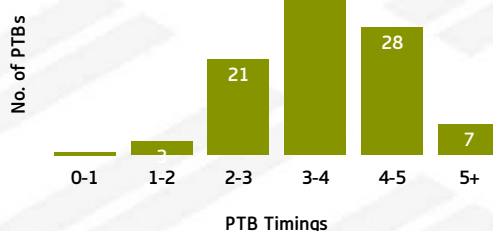

SEA EAGLES **TACKLING** DRAGONS

Sea Eagles Tackling Breakdown

BLA	TACKLING	SGI
248	TACKLES MADE	293
13	INEFFECTIVE	27
48	MISSED	31
80.3	EFFECTIVE TACKLE %	83.5
9	ONE ON ONE TACKLES	11
48	2 MAN TACKLES	35
40	3 MAN TACKLES	63
4	4+ MAN TACKLES	6

Dragons Tackling Breakdown

SEA EAGLES **PLAY THE BALL** DRAGONS

Sea Eagles PTB Breakdown

BLA	PTB (SECONDS)	SGI
1	0-1 SECONDS	0
3	1-2 SECONDS	3
21	2-3 SECONDS	24
44	3-4 SECONDS	41
28	4-5 SECONDS	22
7	5+ SECONDS	5