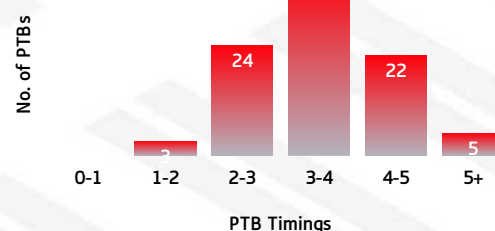

SEA EAGLES **TACKLING** DRAGONS

Sea Eagles Tackling Breakdown

BLA	TACKLING	SGI
248	TACKLES MADE	293
13	INEFFECTIVE	27
48	MISSED	31
80.3	EFFECTIVE TACKLE %	83.5
9	ONE ON ONE TACKLES	11
48	2 MAN TACKLES	35
40	3 MAN TACKLES	63
4	4+ MAN TACKLES	6

Dragons Tackling Breakdown

SEA EAGLES **PLAY THE BALL** DRAGONS

Sea Eagles PTB Breakdown

BLA	PTB (SECONDS)	SGI
1	0-1 SECONDS	0
3	1-2 SECONDS	3
21	2-3 SECONDS	24
44	3-4 SECONDS	41
28	4-5 SECONDS	22
7	5+ SECONDS	5

Dragons PTB Breakdown

MATCH REPORT

2018 INTRUST SUPER PREMIERSHIP NSW - ROUND 23

SEA EAGLES							NEGATIVE PLAY			DRAGONS						
LINEUP	ERRORS	PENALTIES	PTB PENALTIES	GENERAL PENALTIES	F/PLAY PENALTIES	OFFSIDE PENALTIES	BLA	NEGATIVE PLAY	SGI	LINEUP	ERRORS	PENALTIES	PTB PENALTIES	GENERAL PENALTIES	F/PLAY PENALTIES	OFFSIDE PENALTIES
Jade Anderson	1	1	0	0	1	0	6	ERRORS	8	Patrick Herbert	0	2	0	1	0	1
Maliko Filimo	0	0	0	0	0	0	11	PENALTIES (TOTAL)	8	John Tohi	0	0	0	0	0	0
Matthew Wright	1	1	0	1	0	0	4	PTB DEFENCE PENALTIES	5	Reuben Garrick	2	0	0	0	0	0
Tevita Funa	0	1	1	0	0	0	4	GENERAL PLAY PENALTIES	2	Shaun Sauni-Esau	1	0	0	0	0	0
Vai Toutai	1	0	0	0	0	0	2	FOUL PLAY PENALTIES	1	Steven Marsters	1	0	0	0	0	0
Tom Wright	2	1	0	1	0	0	2	OFFSIDE PENALTIES	1	Adam Clune	0	0	0	0	0	0
Cade Cust	0	1	0	0	0	1	2	SCRUM PENALTIES	0	Darren Nicholls	0	0	0	0	0	0
Taniela Paseka	0	0	0	0	0	0	0	ON REPORTS	0	Josh Kerr	0	0	0	0	0	0
Lewis Brown	0	0	0	0	0	0	1	SIN BINS	0	Reece Robson	0	1	1	0	0	0
Toafofoa Siple	0	0	0	0	0	0	0	SEND OFFS	0	Trent Peoples	1	0	0	0	0	0
Jonathan Wright	0	0	0	0	0	0	0			Jackson Ford	2	2	2	0	0	0
Tyler Cassel	0	4	3	0	0	1				Jacob Host	0	0	0	0	0	0
Tom Amone	0	0	0	0	0	0				Hame Sele	0	1	1	0	0	0
John Folau	0	0	0	0	0	0				Pio Sokobalavu	1	1	1	0	0	0
James Hasson	0	1	0	1	1	0				Joe Lovodua	0	0	0	0	0	0
Lloyd Perrett	1	1	0	1	0	0				Damian Sironen	0	1	0	1	1	0
Joe Tramontana	0	0	0	0	0	0				Ashleigh Nisbet	0	0	0	0	0	0