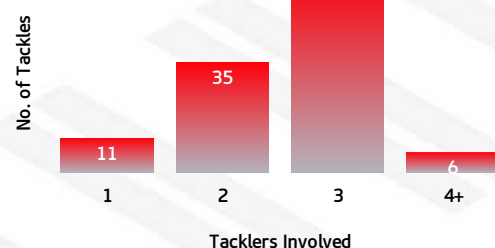

Dragons Tackling Breakdown