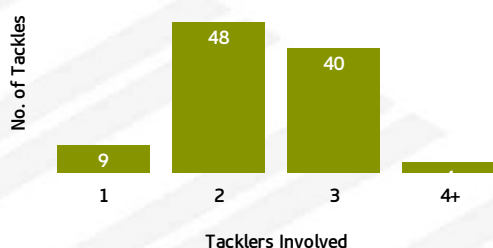

SEA EAGLES **PASSING/KICKING** DRAGONS

LINEUP	RECEIPTS	PASSES	PASSES/RUN	DUMMY PASSES	KICKS	KICK METRES	LONG KICKS SPACE
Jade Anderson	16	7	0.88	1	0	0	0
Maliko Filimo	14	5	0.56	1	0	0	0
Matthew Wright	14	6	0.75	0	1	14	0
Tevita Funa	11	0	0	3	0	0	0
Vai Toutai	14	1	0.07	1	0	0	0
Tom Wright	42	23	2.3	11	7	97	0
Cade Cust	37	25	4.17	2	7	166	1
Taniela Paseka	10	1	0.11	1	0	0	0
Lewis Brown	40	37	6.17	13	0	0	0
Toafofoa Siple	10	3	0.43	0	0	0	0
Jonathan Wright	12	3	0.33	1	0	0	0
Tyler Cassel	3	0	0	0	0	0	0
Tom Amone	20	5	0.31	0	0	0	0
John Folau	4	1	0.33	0	0	0	0
James Hasson	9	3	0.5	1	0	0	0
Lloyd Perrett	15	3	0.25	1	0	0	0
Joe Tramontana	48	44	14.67	5	0	0	0

BLA	PASSING	SGI
319	RECEIPTS	286
167	PASSES	155
12	SHIFTS LEFT	5
6	SHIFTS RIGHT	10
1.18	PASSES/RUN	1.18
41	DUMMY PASSES	49
16	OFFLOADS	8

BLA	KICKING	SGI
15	KICKS	12
278	KICKING METRES	181
3	BOMB KICKS	1
7	GRUBBER KICKS	6
2	CHIP KICKS	4
0	CROSSFIELD KICKS	0
1	FORCED DROPOUT KICKS	4
0	DEAD IN GOAL KICKS	0
1	LONG KICKS INTO SPACE	0

LINEUP	RECEIPTS	PASSES	PASSES/RUN	DUMMY PASSES	KICKS	KICK METRES	LONG KICKS SPACE
Patrick Herbert	20	4	0	3	1	16.9	0
John Tohi	11	0	0	0	0	0	0
Reuben Garrick	9	2	0	0	0	0	0
Shaun Sauni-Esau	4	1	0	0	0	0	0
Steven Marsters	10	7	1	2	1	11.5	0
Adam Clune	29	21	7	5	6	32.2	0
Darren Nicholls	46	40	6	9	4	120.9	0
Josh Kerr	11	0	0	1	0	0	0
Reece Robson	81	77	10	22	0	0	0
Trent Peoples	8	0	0	0	0	0	0
Jackson Ford	15	1	0	2	0	0	0
Jacob Host	8	0	0	0	0	0	0
Hame Sele	10	0	0	2	0	0	0
Pio Sokobalavu	6	0	0	1	0	0	0
Joe Lovodua	3	1	0	1	0	0	0
Damian Sironen	11	1	0	1	0	0	0
Ashleigh Nisbet	4	0	0	0	0	0	0

SEA EAGLES **TACKLING** DRAGONS

Sea Eagles Tackling Breakdown