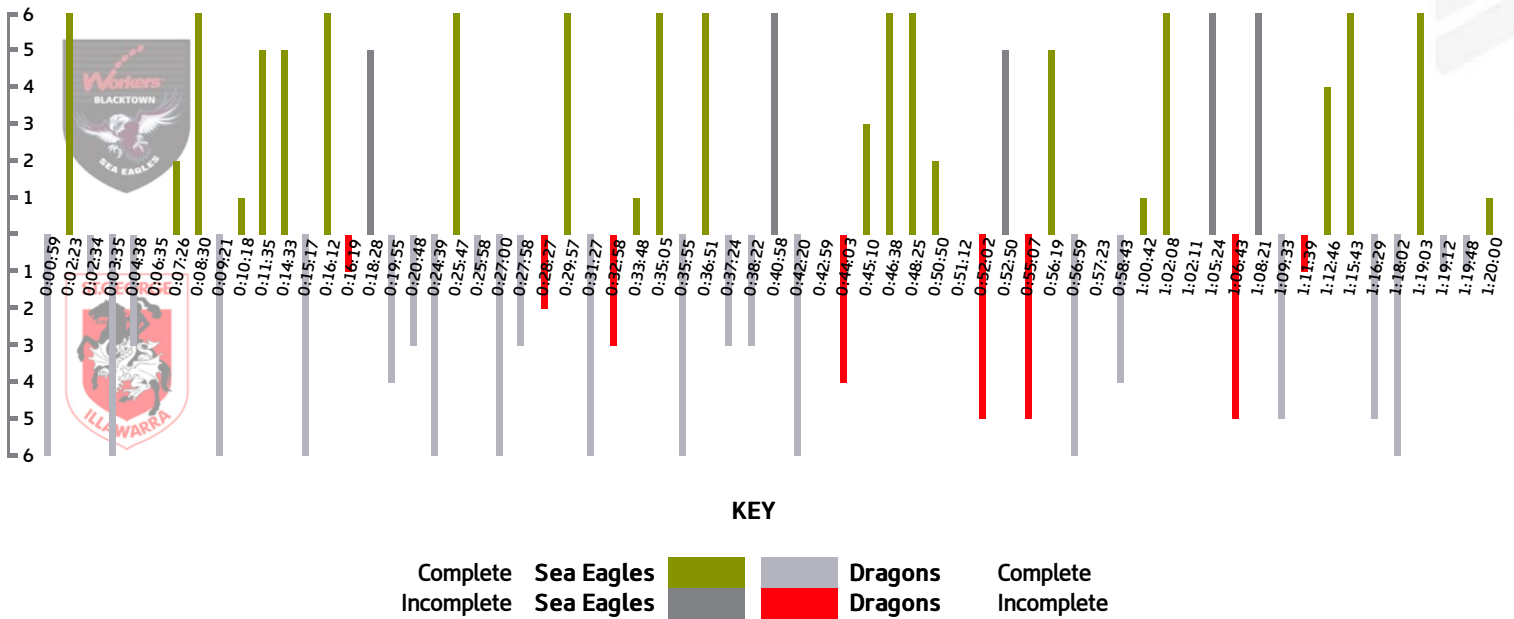

MATCH REPORT

2018 INTRUST SUPER PREMIERSHIP NSW - ROUND 23

SEA EAGLES				COMPLETIONS			DRAGONS			
STAT TYPE	1	2	TOT	BLA	COMPLETION %	SGI	STAT TYPE	1	2	TOT
Complete Sets	12	12	24	75%			Complete Sets	16	8	24
Incomplete Sets	1	7	8				Incomplete Sets	4	5	9
Completion %	92%	63%	75%				Completion %	80%	62%	73%

SEA EAGLES							RUNNING METRES				DRAGONS						
LINEUP	ALL RUNS	ALL RUN METRES	D/H RUNS	D/H RUN METRES	P/C RUN METRES	L/E RUNS	BLA	AVERAGE SET RUN DISTANCE	SGI	LINEUP	ALL RUNS	ALL RUN METRES	D/H RUNS	D/H RUN METRES	P/C RUN METRES	L/E RUNS	
Jade Anderson	8	47	0	0	13	0	39m		41m	Patrick Herbert	16	173	1	14	59.4	0	
Maliko Filimo	9	81	1	4	39	0				John Tohi	10	128	0	0	47.8	0	
Matthew Wright	8	60	0	0	25	0	BLA	ALL RUN (M)	SGI	Reuben Garrick	8	53	1	10	21	0	
Tevita Funa	13	116	1	8	43	0	276	BACK THREE	359	Shaun Sauni-Esau	2	15	0	0	7.7	0	
Vai Toutai	14	148	0	0	73	0	176	CENTRES	68	Steven Marsters	6	58	0	0	20.8	0	
Tom Wright	10	61	0	0	22	1	89	HALVES	83	Adam Clune	3	42	0	0	1.5	1	
Cade Cust	6	28	0	0	5	3	273	EDGE FORWARDS/LOCK	382	Darren Nicholls	7	41	1	9	7.2	3	
Taniela Paseka	9	85	0	0	30	0	156	PROPS	162	Josh Kerr	11	99	0	0	36.8	0	
Lewis Brown	6	40	2	23	15	1	40	HOKKER	88	Reece Robson	8	88	6	69	12.4	0	
Toafofoa Siple	7	71	1	14	30	0	223	INTERCHANGE	205	Trent Peoples	7	63	0	0	25.1	0	
Jonathan Wright	9	84	0	0	46	0	BLA	DUMMY HALF (M)	SGI	Jackson Ford	13	141	0	0	65.2	0	
Tyler Cassel	2	14	0	0	4	0	4	BACK THREE	14	Jacob Host	9	119	0	0	51.1	0	
Tom Amone	16	175	0	0	76	1	8	CENTRES	10	Hame Sele	10	122	0	0	67.7	0	
John Folau	3	32	0	0	14	0	0	HALVES	9	Pio Sokobalavu	5	64	1	10	30.3	0	
James Hasson	6	65	0	0	24	0	0	EDGE FORWARDS/LOCK	0	Joe Lovodua	2	18	0	0	4.8	0	
Lloyd Perrett	12	105	0	0	45	0	14	PROPS	0	Damian Sironen	10	84	0	0	38.4	0	
Joe Tramontana	3	21	2	11	3	0	23	HOKKER	69	Ashleigh Nisbet	4	39	0	0	9.6	0	
							11	INTERCHANGE	10